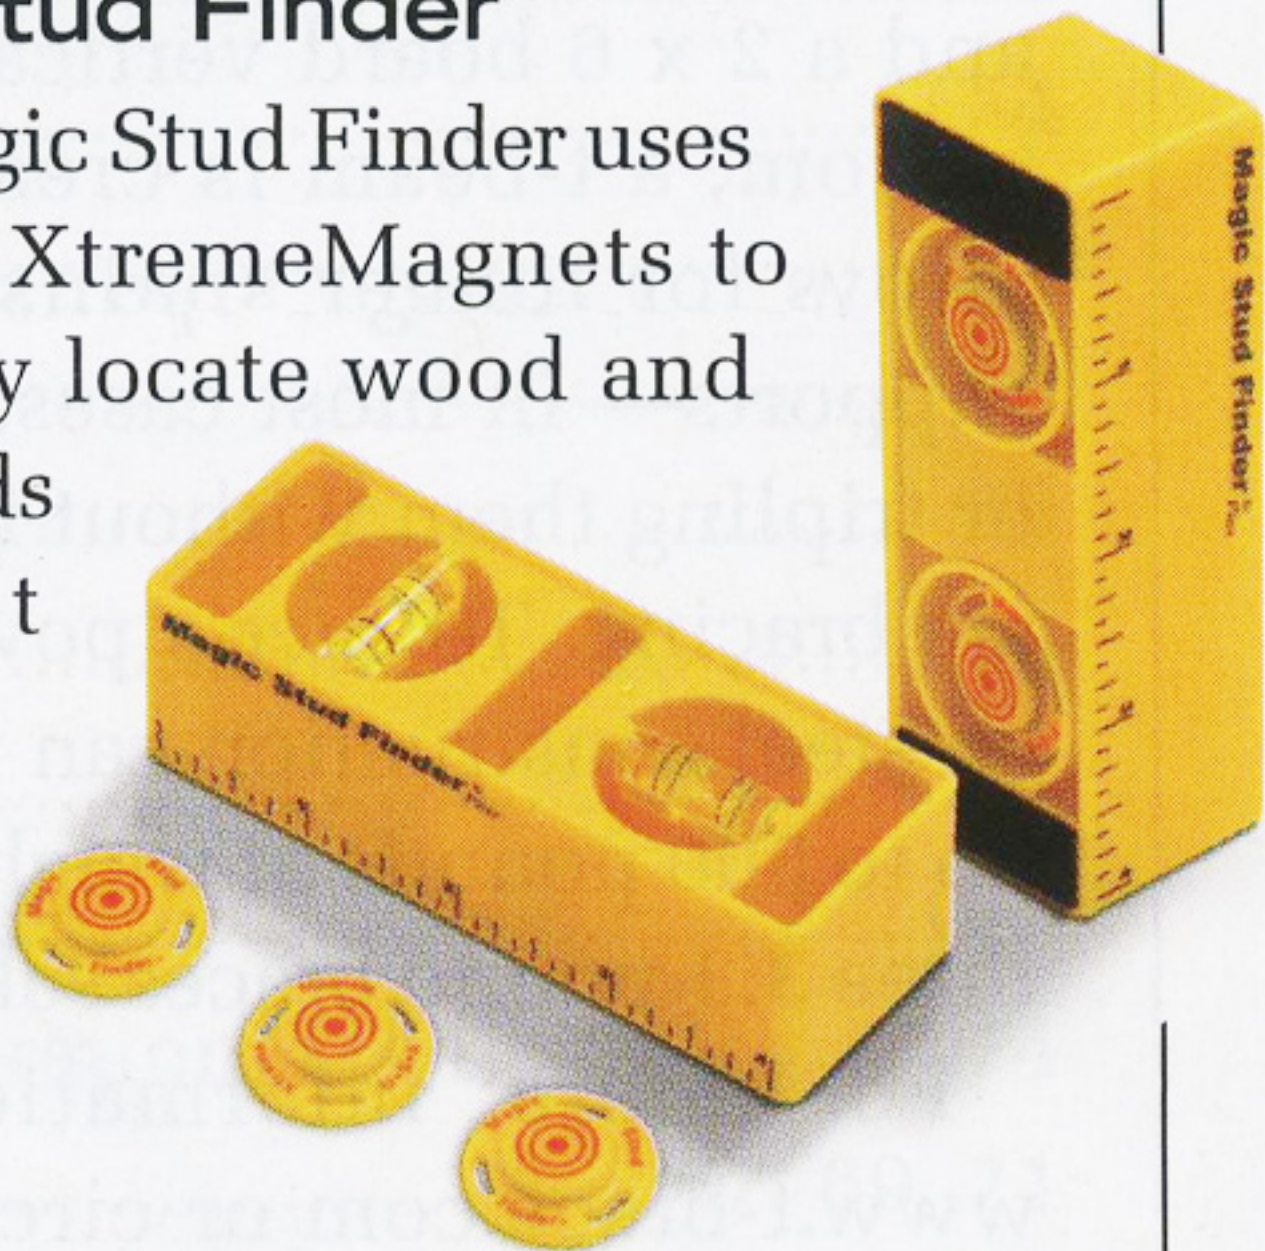

powc

PAINTING & WALLCOVERING CONTRACTOR

MAY 2008

Brushes with Greatness

plus:

Wireless in the Field
Faux Wood Graining
Ear & Eye Protection
Concrete Coatings

Xtreme Magnets Back Magic Stud Finder

The Magic Stud Finder uses patented XtremeMagnets to accurately locate wood and metal studs without

See **PRODUCTS** on next page

PRODUCTS from last page

batteries or electronic parts. The Stud Finder pinpoints stud screws and nails accurately on the first reading, then automatically releases the plastic-encased magnet, targeting the location without marking the wall.

The user loads the magnets into the holder, then moves it around the wall until a stud screw or nail is located. The Stud Finder then automatically releases one of the magnets to that location, where it grips firmly.