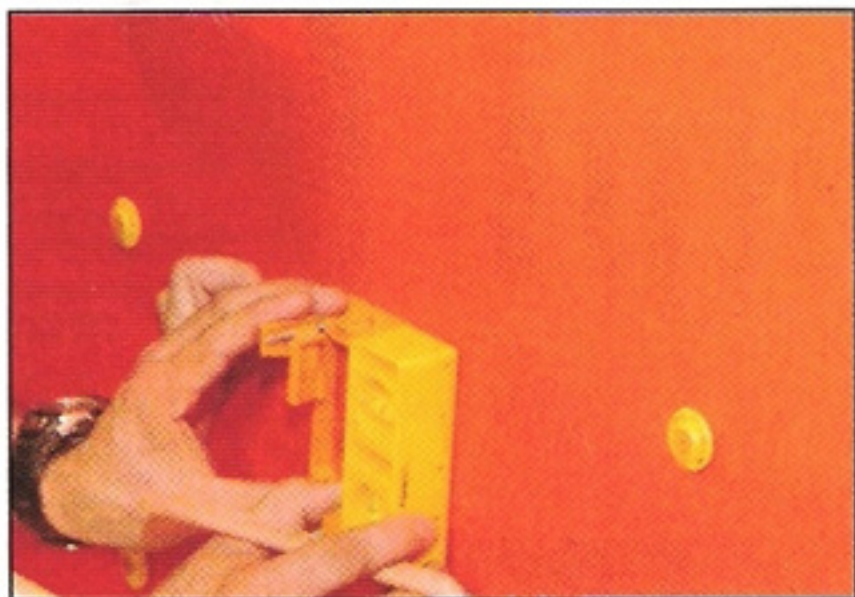

CabinetMaker

Products

Stud finder

The Magic-Stud-Finder from Biary Innovation uses XtremeMagnets to provide 100 percent accuracy in locating both wood and metal studs with no batteries and no electronic parts. It locates stud screws and automatically releases the magnets onto the wall, targeting the exact location of the stud and eliminating the need for wall markings.